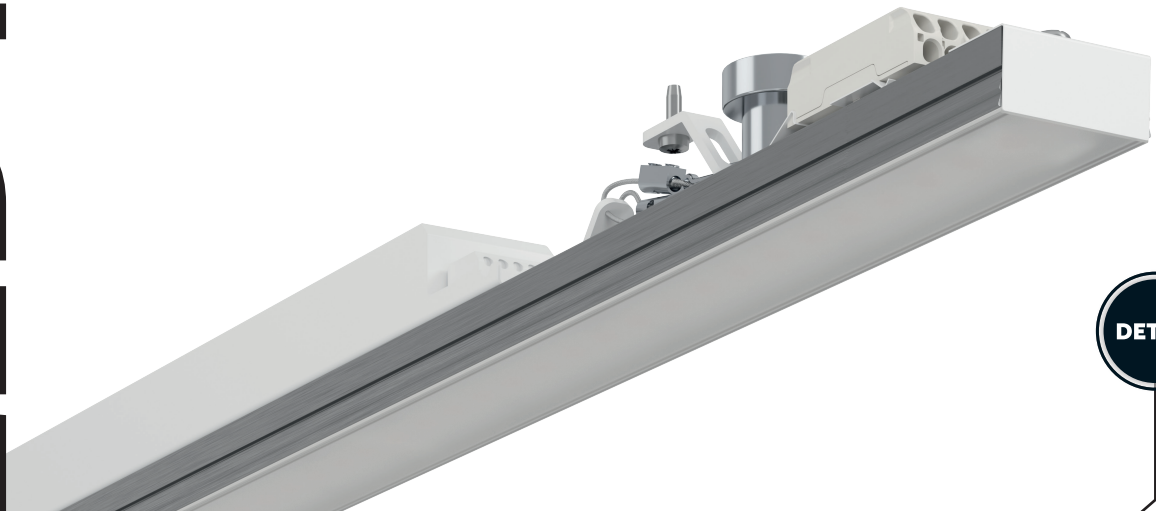

LED RETROFIT KIT

Beschreibung

Description | Description

IP
20

CRI
>80

	Length (mm)	Colour temp. (K)	Luminous flux (lm)	Power (W)	Material number
on-off	541	3000	1.644	11,9	69598
	541	4000	1.713	11,9	69599
	541	3000	3.471	23,7	69603
	541	4000	3.616	23,7	69604
	1141	3000	4.385	28,9	69607
	1141	4000	4.568	28,9	69608
DALI	1141	3000	1.644	11,9	69601
	1141	4000	1.713	11,9	69602
	1441	3000	3.471	23,7	69605
	1441	4000	3.616	23,7	69606
	1441	3000	4.385	28,9	69609
	1441	4000	4.568	28,9	69611

DETAIL